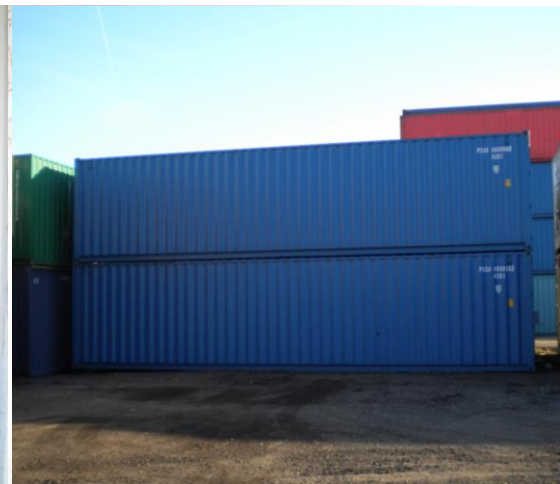

40ft Storage Container Hire

Container Hire Services UK

Length   **Height**   **Width**

External   40ft   8ft 6inches   8ft

Internal   39ft 9inches   7ft 9inches   7ft 7inches

Tare Weight   3750 kg
(4.1 Ton)

Max Gross Weight   30400 kg
(33.5 Ton)

HIRE UNITS ARE NEWLY NEW AND EXCLUSIVE TO OUR HIRE FLEET

MULTI VENTED

MARINE PLY WOODEN FLOORING

FULLY SECURE AND LOCKABLE

GREEN OR BLUE IN COLOUR (AS STANDARD)

FACTORY FITTED LOCK BOX AS STANDARD

UK'S ONLY MULTI-AWARD WINNING CONTAINER COMPANY